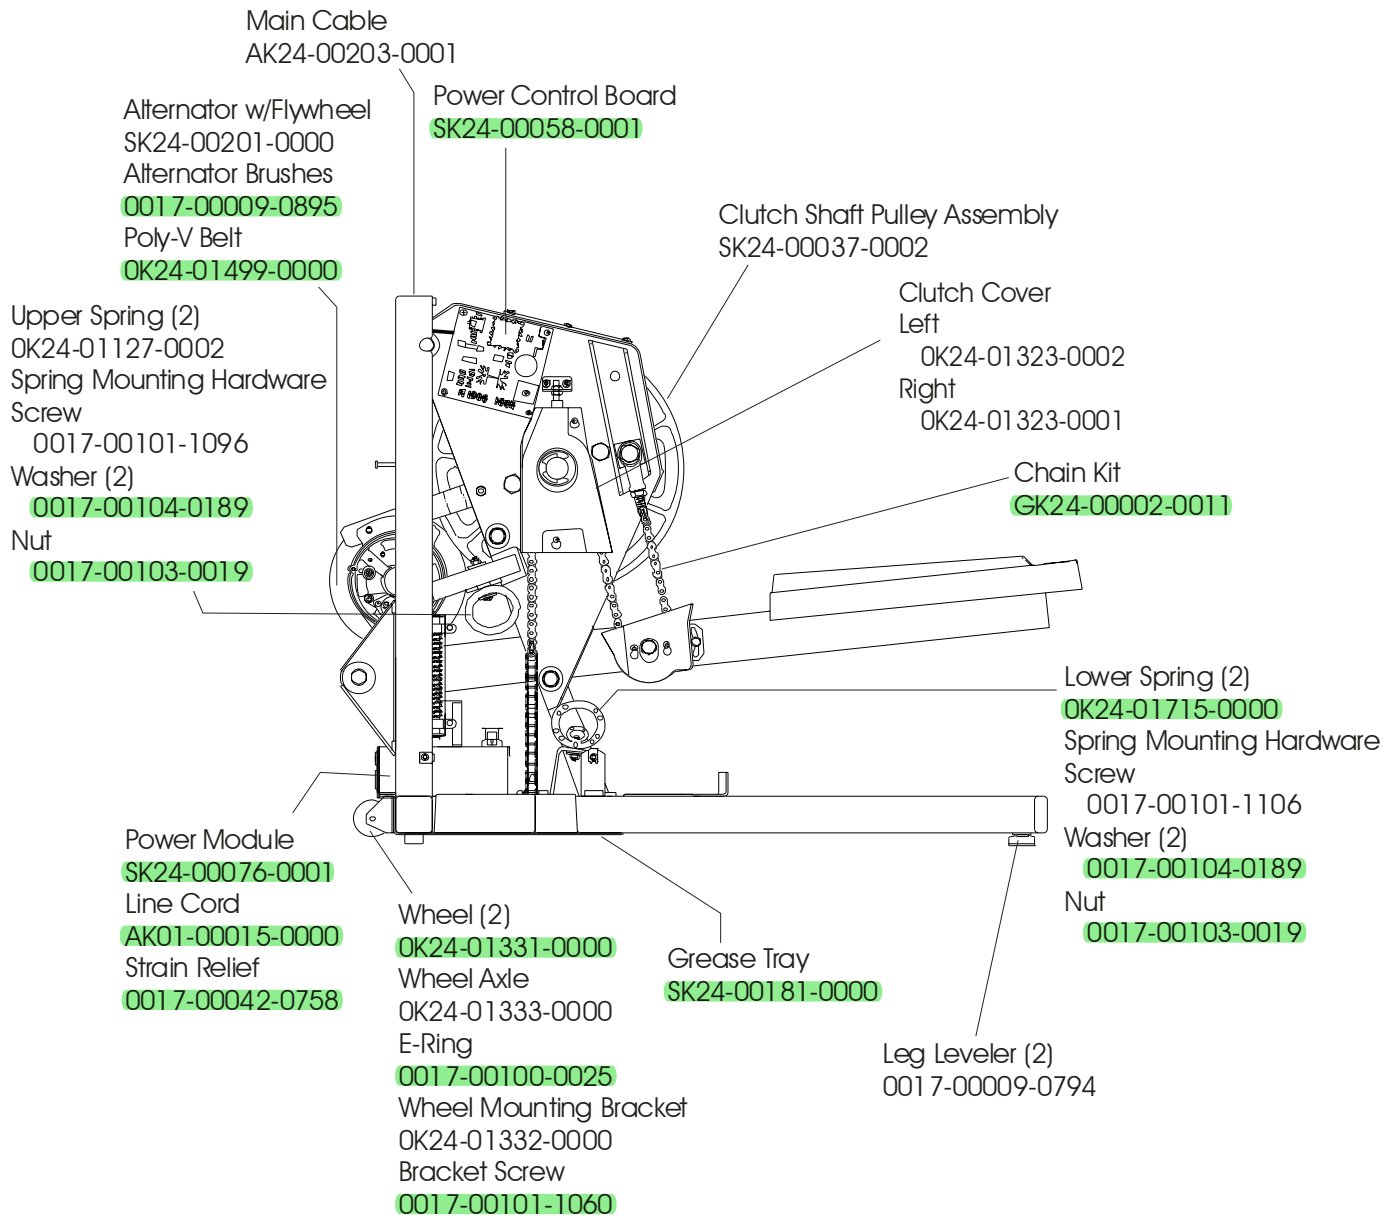

LS-9500  
STAIRCLIMBER

GK24-00017-XXXX

# LS-9500 STAIRCLIMBER

GK24-00017-XXXX

LS-9500  
STAIRCLIMBER

GK24-00017-XXXX